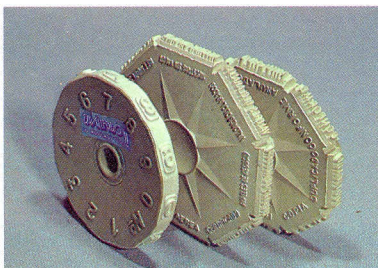

**INKS:** I-D, black, low price. S, black, red, blue, yellow, white, orange and green.

**WOODEN INKPADS:** 30 × 15 cm.; 40 × 20 cm.; 50 × 20 cm. and 75 × 25 cm.

Choose the letter height best suiting you. If you want figures, please let us know how many assortments 1 through 0.

## COMERCIAL PRINT SETS

Fast and simple operation. Choose height and quantity of types. Available with the required typeholders and inkpads.

3 mm.: 174 types	6 mm.: 250 types
3 mm.: 255 types	10 mm.: 125 types
3 mm.: 732 types	10 mm.: 470 types
4 mm.: 210 types	15 mm.: 125 types
4 mm.: 250 types	15 mm.: 250 types
4 mm.: 420 types	20 mm.: 125 types
5 mm.: 110 types	25 mm.: 125 types
5 mm.: 125 types	30 mm.: 125 types
5 mm.: 220 types	